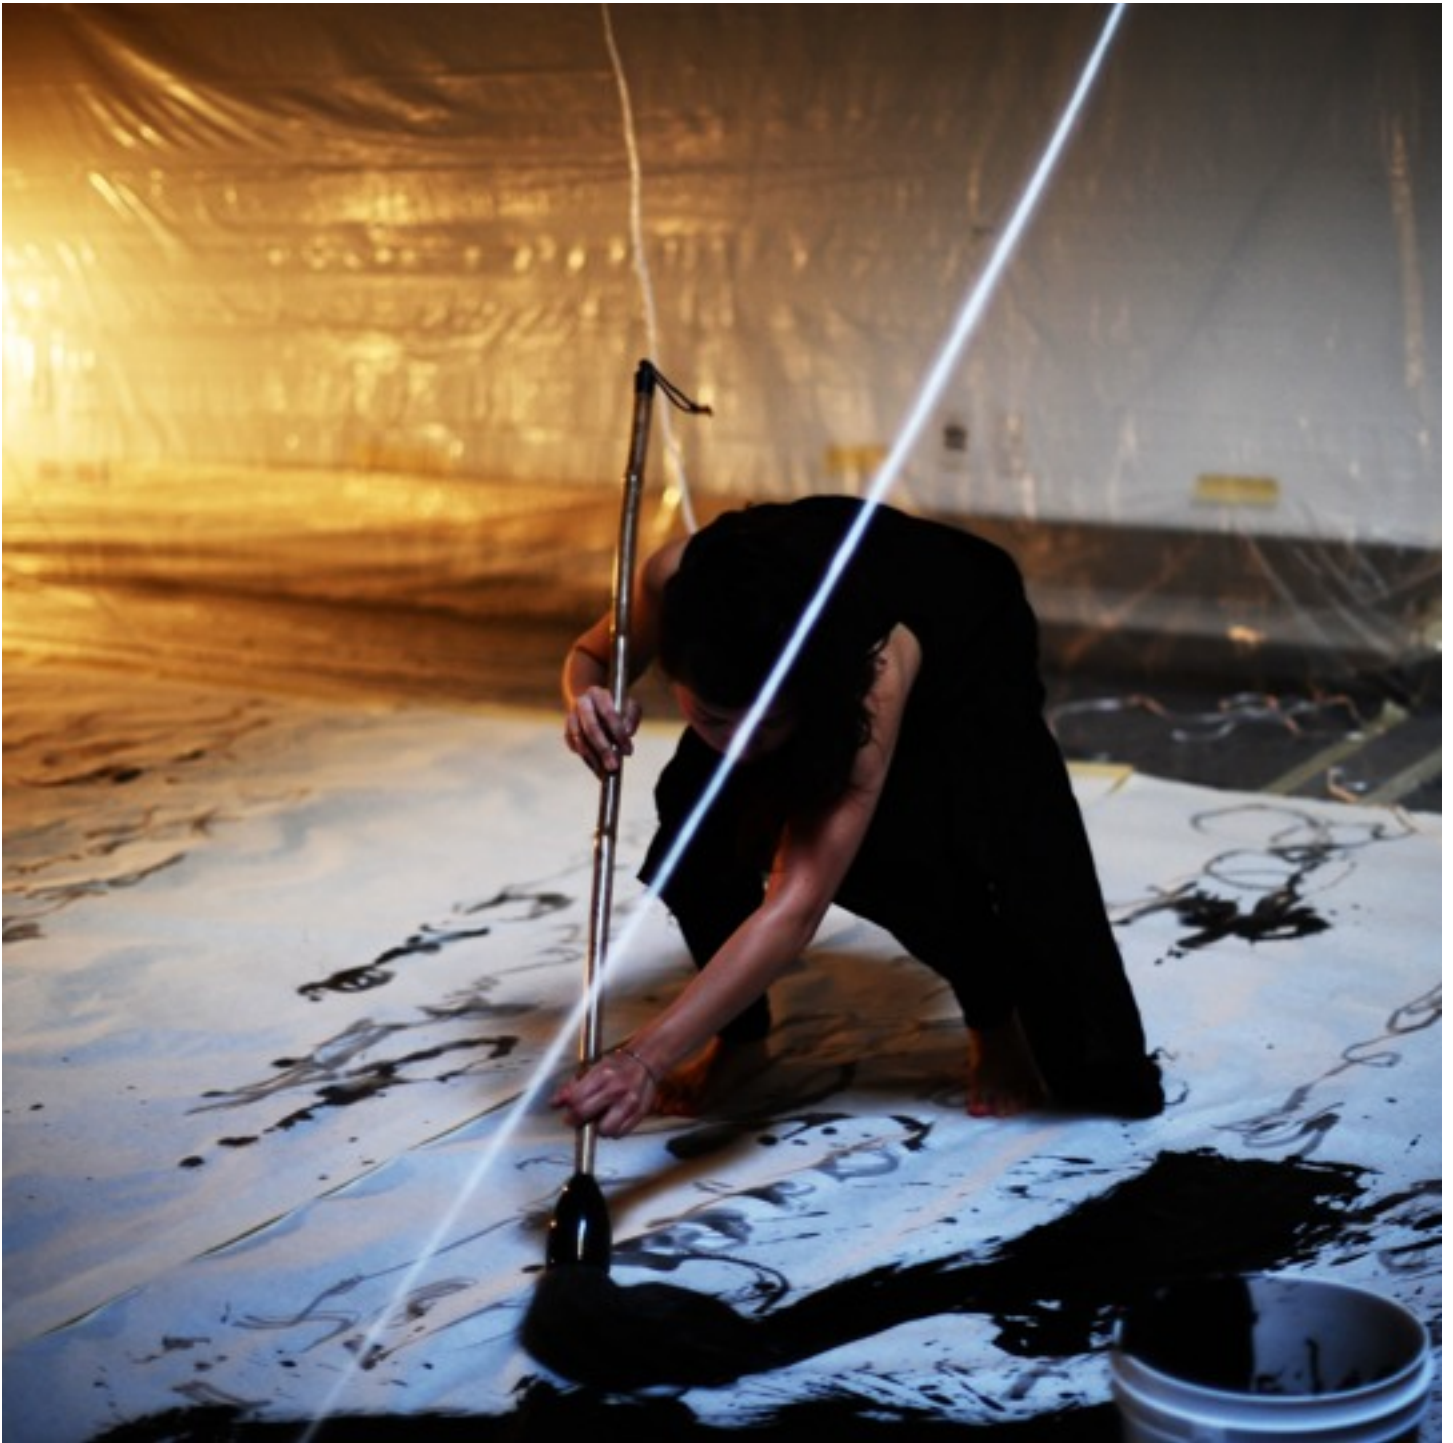

IPPUKU, BERKELEY

Art Display for Entrance
Food
 Sumi ink on Japanese hand-made paper
 Ippuku, Berkeley, 2010

還源 KANGEN -REUNITED WITH NATURE-

Kangen -Reunited with Nature-
Live calligraphy performance
Sumi ink on *Gasen* paper
Fivepoints Arthouse, San
Francisco, 2011

甦生 SOSEI

SOSEI
Live calligraphy performance
Sumi ink on Japanese hand-made paper
R/GA, San Francisco, 2011